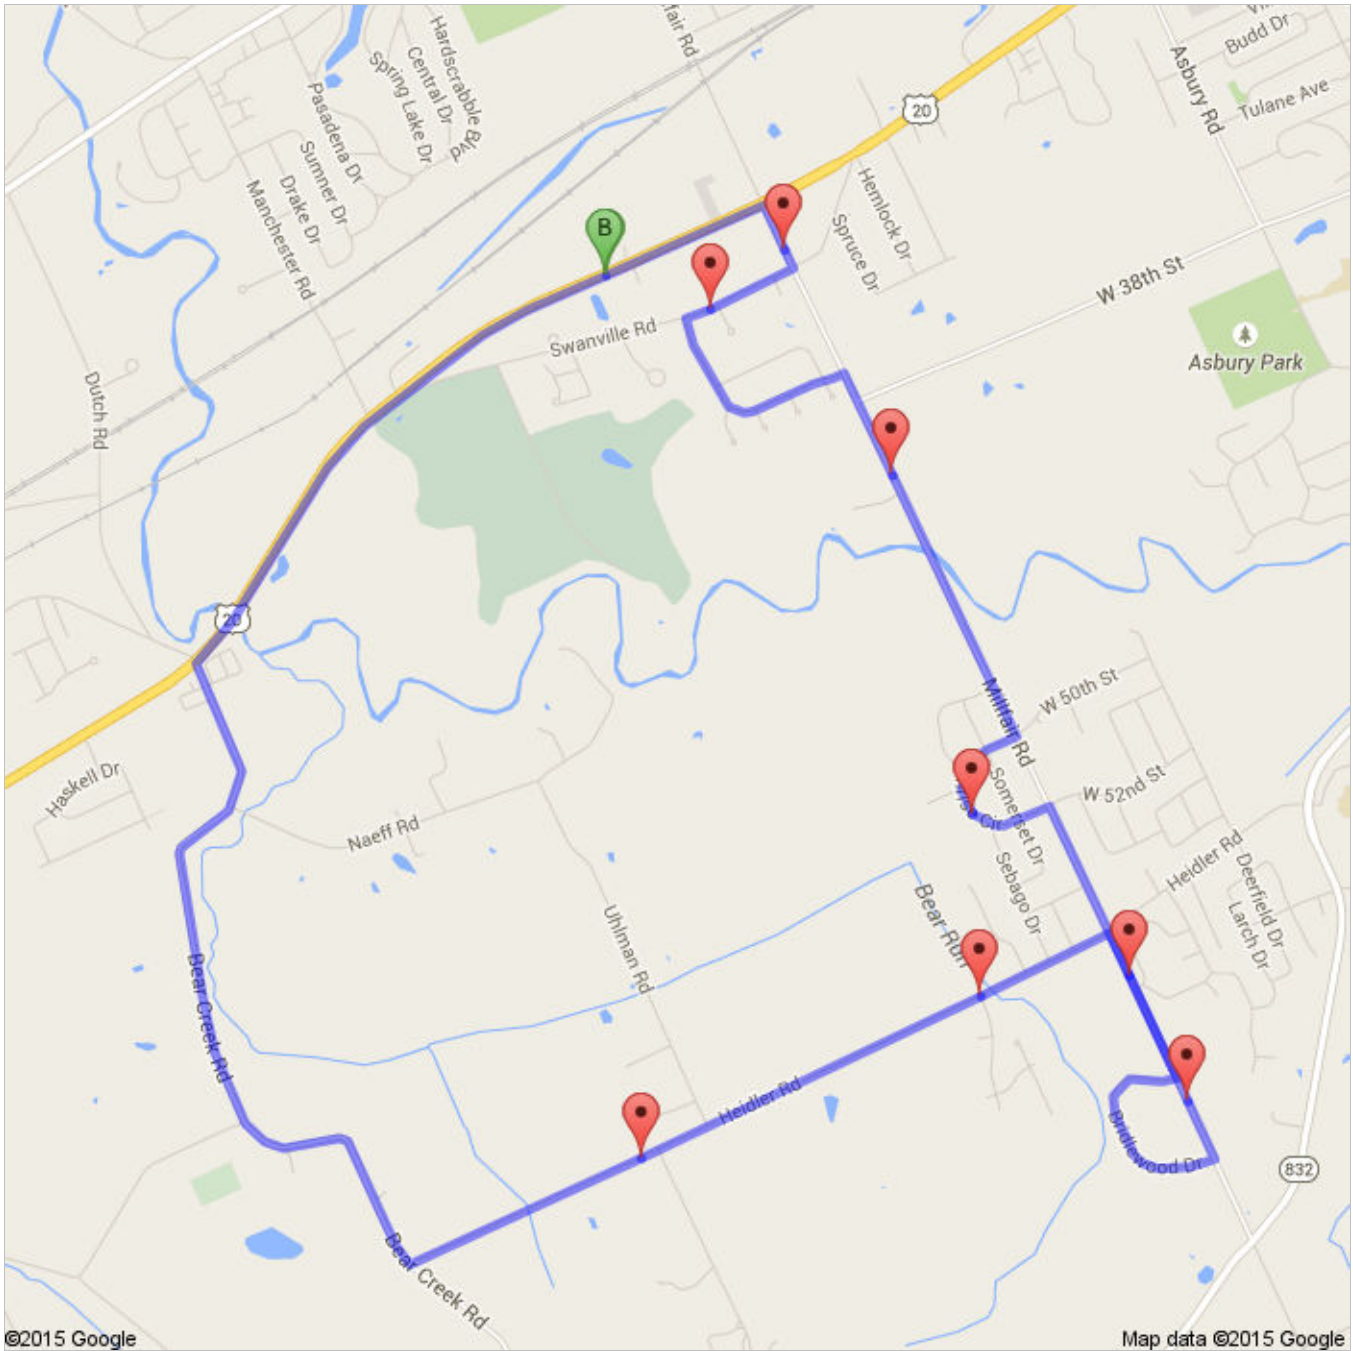

**Directions to US-20 E**  
9.3 mi – about 3 hours 5 mins

**Walking directions are in beta.**  
Use caution – This route may be missing sidewalks or pedestrian paths.

 US-20 E

- |   |  |                           |
|---|--|---------------------------|
|    | 1. Head <b>northeast</b> on <b>US-20 E</b> toward <b>Millfair Rd</b><br>About 8 mins | go 0.4 mi<br>total 0.4 mi |
|    | 2. Turn right onto <b>Millfair Rd</b><br>About 4 mins                                | go 0.2 mi<br>total 0.6 mi |
|    | 3. Turn right onto <b>Swanville Rd</b><br>About 6 mins                               | go 0.3 mi<br>total 0.8 mi |
|    | 4. Turn left onto <b>Culpepper Dr</b><br>About 11 mins                               | go 0.5 mi<br>total 1.3 mi |
|    | 5. Turn right onto <b>Millfair Rd</b><br>About 19 mins                               | go 0.9 mi<br>total 2.3 mi |
|    | 6. Turn right onto <b>Sunrise Cir</b><br>About 9 mins                                | go 0.4 mi<br>total 2.7 mi |
|    | 7. Turn right onto <b>Millfair Rd</b><br>About 19 mins                               | go 0.9 mi<br>total 3.6 mi |
|    | 8. Turn right onto <b>Bridlewood Dr</b><br>About 10 mins                             | go 0.5 mi<br>total 4.1 mi |
|    | 9. Turn left onto <b>Millfair Rd</b><br>About 6 mins                                 | go 0.4 mi<br>total 4.5 mi |
|    | 10. Turn left onto <b>Heidler Rd</b><br>About 35 mins                                | go 1.8 mi<br>total 6.2 mi |
|  | 11. Turn right onto <b>Bear Creek Rd</b><br>About 32 mins                            | go 1.7 mi<br>total 8.0 mi |
|  | 12. Turn right onto <b>US-20 E</b><br>About 27 mins                                  | go 1.3 mi<br>total 9.3 mi |